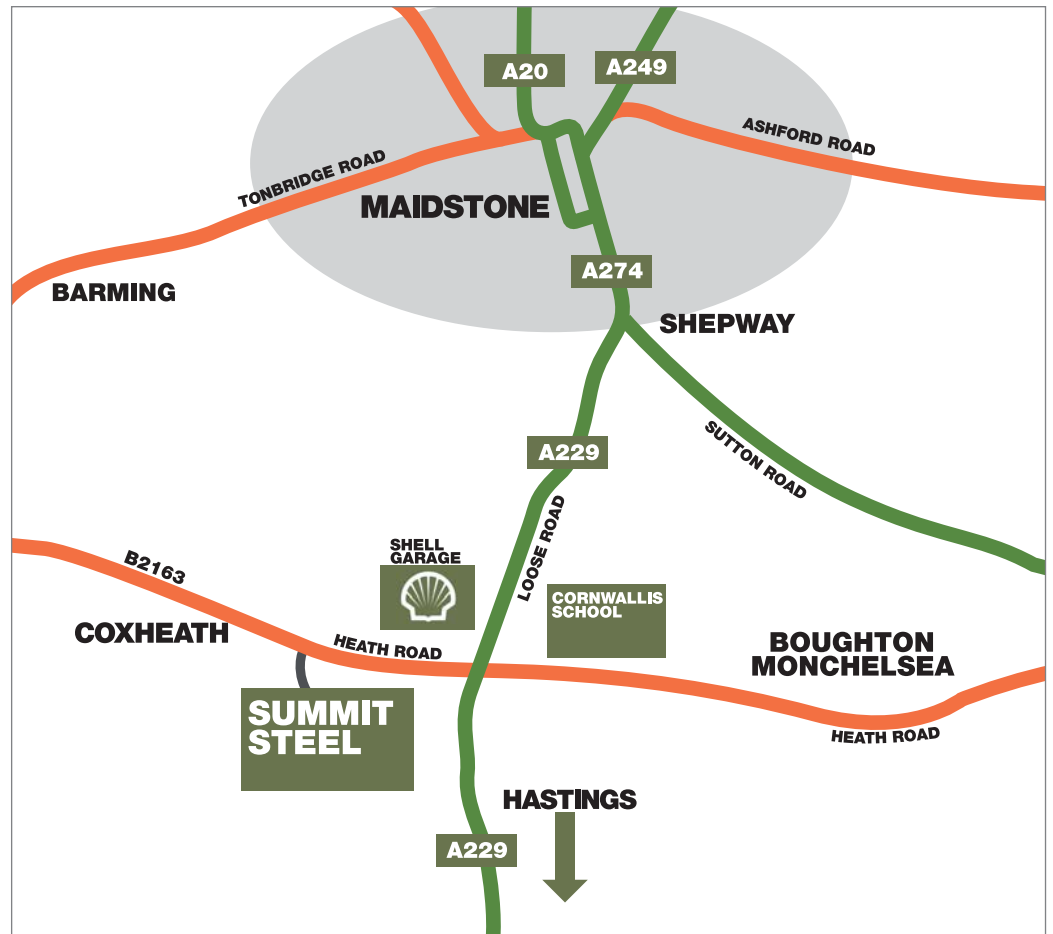

## FROM LONDON AREA

- Take M20 Coast Bound and exit Junction 6 to Maidstone
- Follow A229 signs marked Hastings through Maidstone
- Continue on A229 to Linton Cross Roads
- There is a Shell garage on the right and Cornwallis School on the left
- At lights turn right onto Heath Road B2163
- Continue on B2163 for approximately 1/2 mile, first drive on left after 30mph
- Turn left into Clockhouse Farm drive
- Continue up the drive and follow it round to the left and into the yard