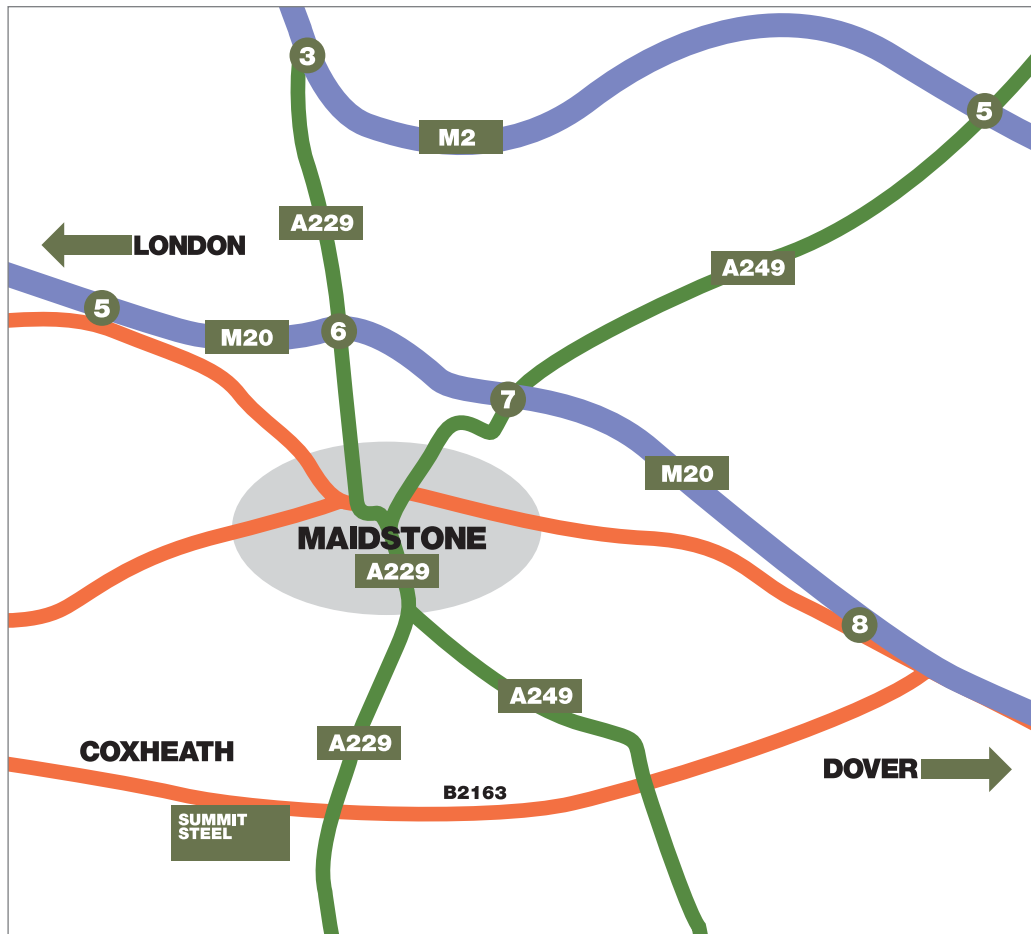

## FROM LONDON AREA

- Take M20 Coast Bound and exit Junction 6 to Maidstone
- Follow A229 signs marked Hastings through Maidstone
- Continue on A229 to Linton Cross Roads
- There is a Shell garage on the right and Cornwallis School on the left
- At lights turn right onto Heath Road B2163
- Continue on B2163 for approximately 1/2 mile, first drive on left after 30mph
- Turn left into Clockhouse Farm drive
- Continue up the drive and follow it round to the left and into the yard